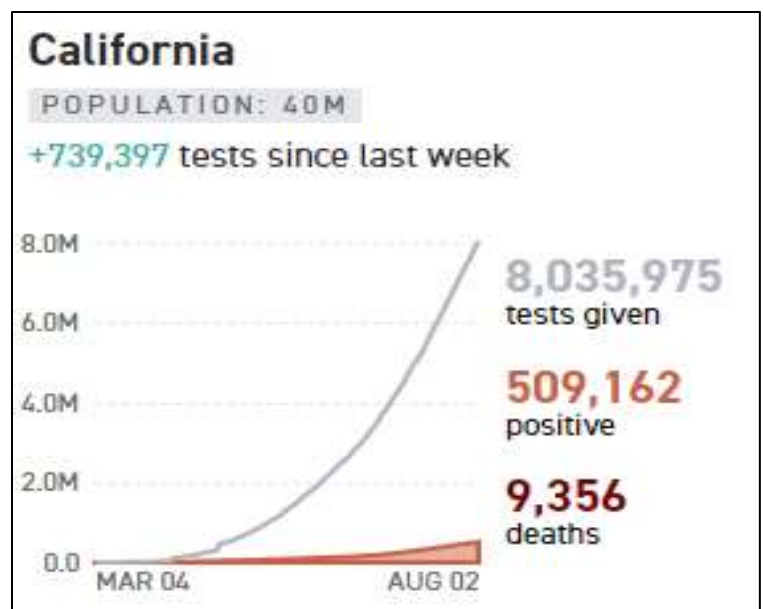

Daily new cases and deaths in the United States

United States:

California:

Coronavirus testing in the United States

United States:

California:

California cases by county (since Friday):

Note: "Per 100K" controls for the size of states.