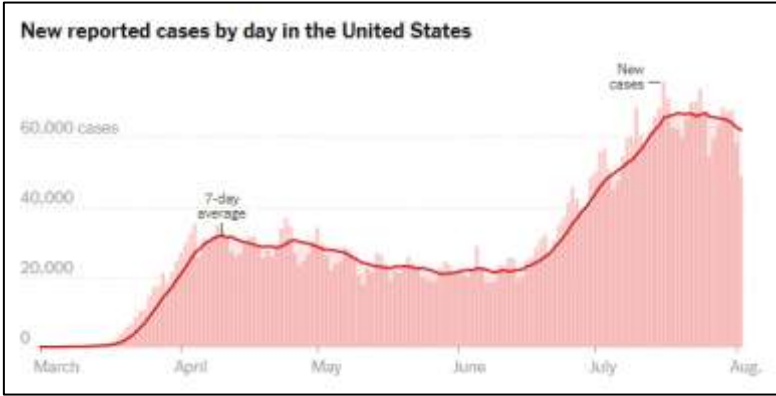

Daily Coronavirus Update

The information below is provided to Senator Feinstein each weekday and is regularly updated online to provide Californians with easy access to coronavirus data. Data and graphs are sourced from [The New York Times](#) and [Politico](#). This page was last updated on August 3, 2020.

Daily new cases and deaths in the United States

United States:

California:

Coronavirus testing in the United States

United States:

California:

California cases by county (since Friday):

Note: "Per 100K" controls for the size of states.