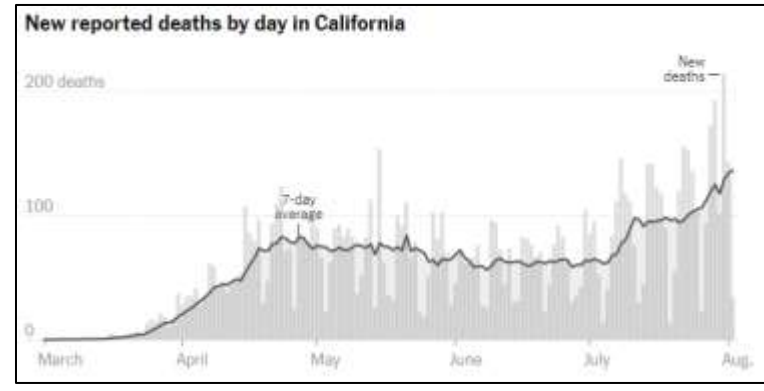

Daily Coronavirus Update

The information below is provided to Senator Feinstein each weekday and is regularly updated online to provide Californians with easy access to coronavirus data. Data and graphs are sourced from [The New York Times](#) and [Politico](#). This page was last updated on August 3, 2020.

Daily new cases and deaths in the United States

United States:

California:

Coronavirus testing in the United States

United States:

California:

California cases by county (since Friday):

Note: "Per 100K" controls for the size of states.