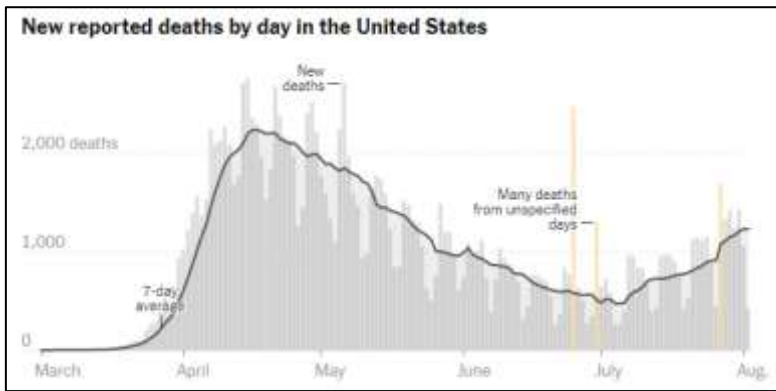

Daily Coronavirus Update

The information below is provided to Senator Feinstein each weekday and is regularly updated online to provide Californians with easy access to coronavirus data. Data and graphs are sourced from [The New York Times](#) and [Politico](#). This page was last updated on August 3, 2020.

Daily new cases and deaths in the United States

United States:

California:

Coronavirus testing in the United States

United States:

California:

California cases by county (since Friday):

Note: "Per 100K" controls for the size of states.