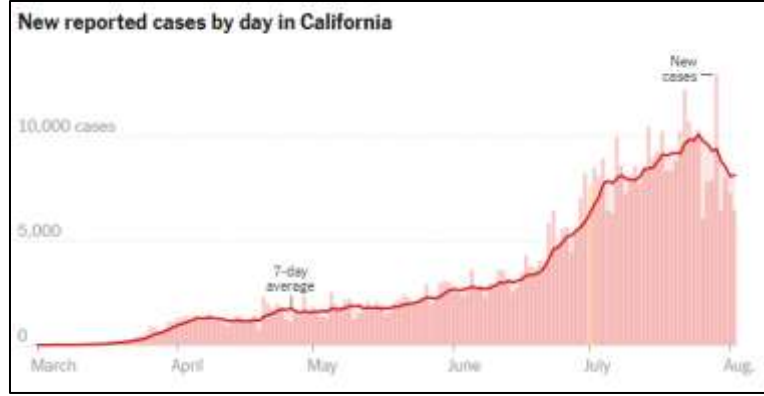

Daily Coronavirus Update

The information below is provided to Senator Feinstein each weekday and is regularly updated online to provide Californians with easy access to coronavirus data. Data and graphs are sourced from [The New York Times](#) and [Politico](#). This page was last updated on August 3, 2020.

Daily new cases and deaths in the United States

United States:

California:

Coronavirus testing in the United States

United States:

California:

California cases by county (since Friday):

Note: "Per 100K" controls for the size of states.