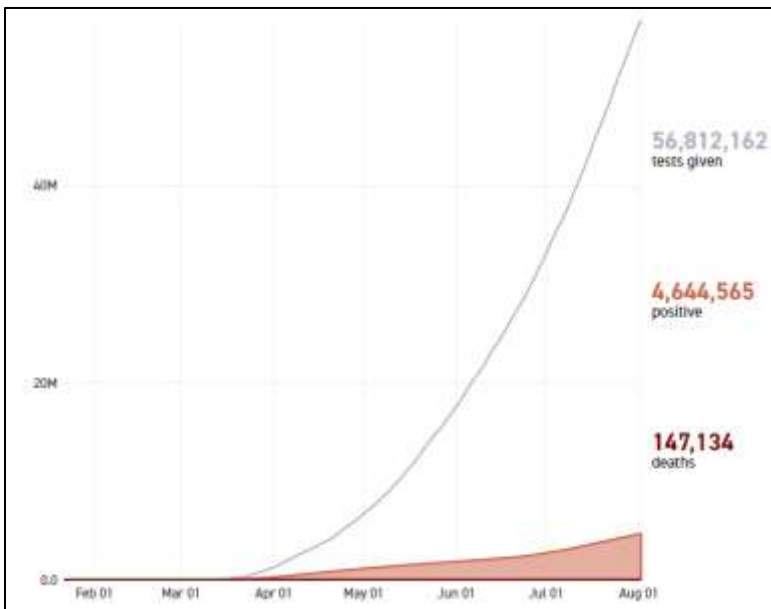

Daily new cases and deaths in the United States

United States:

California:

Coronavirus testing in the United States

United States:

California:

California cases by county (since Friday):

Note: "Per 100K" controls for the size of states.