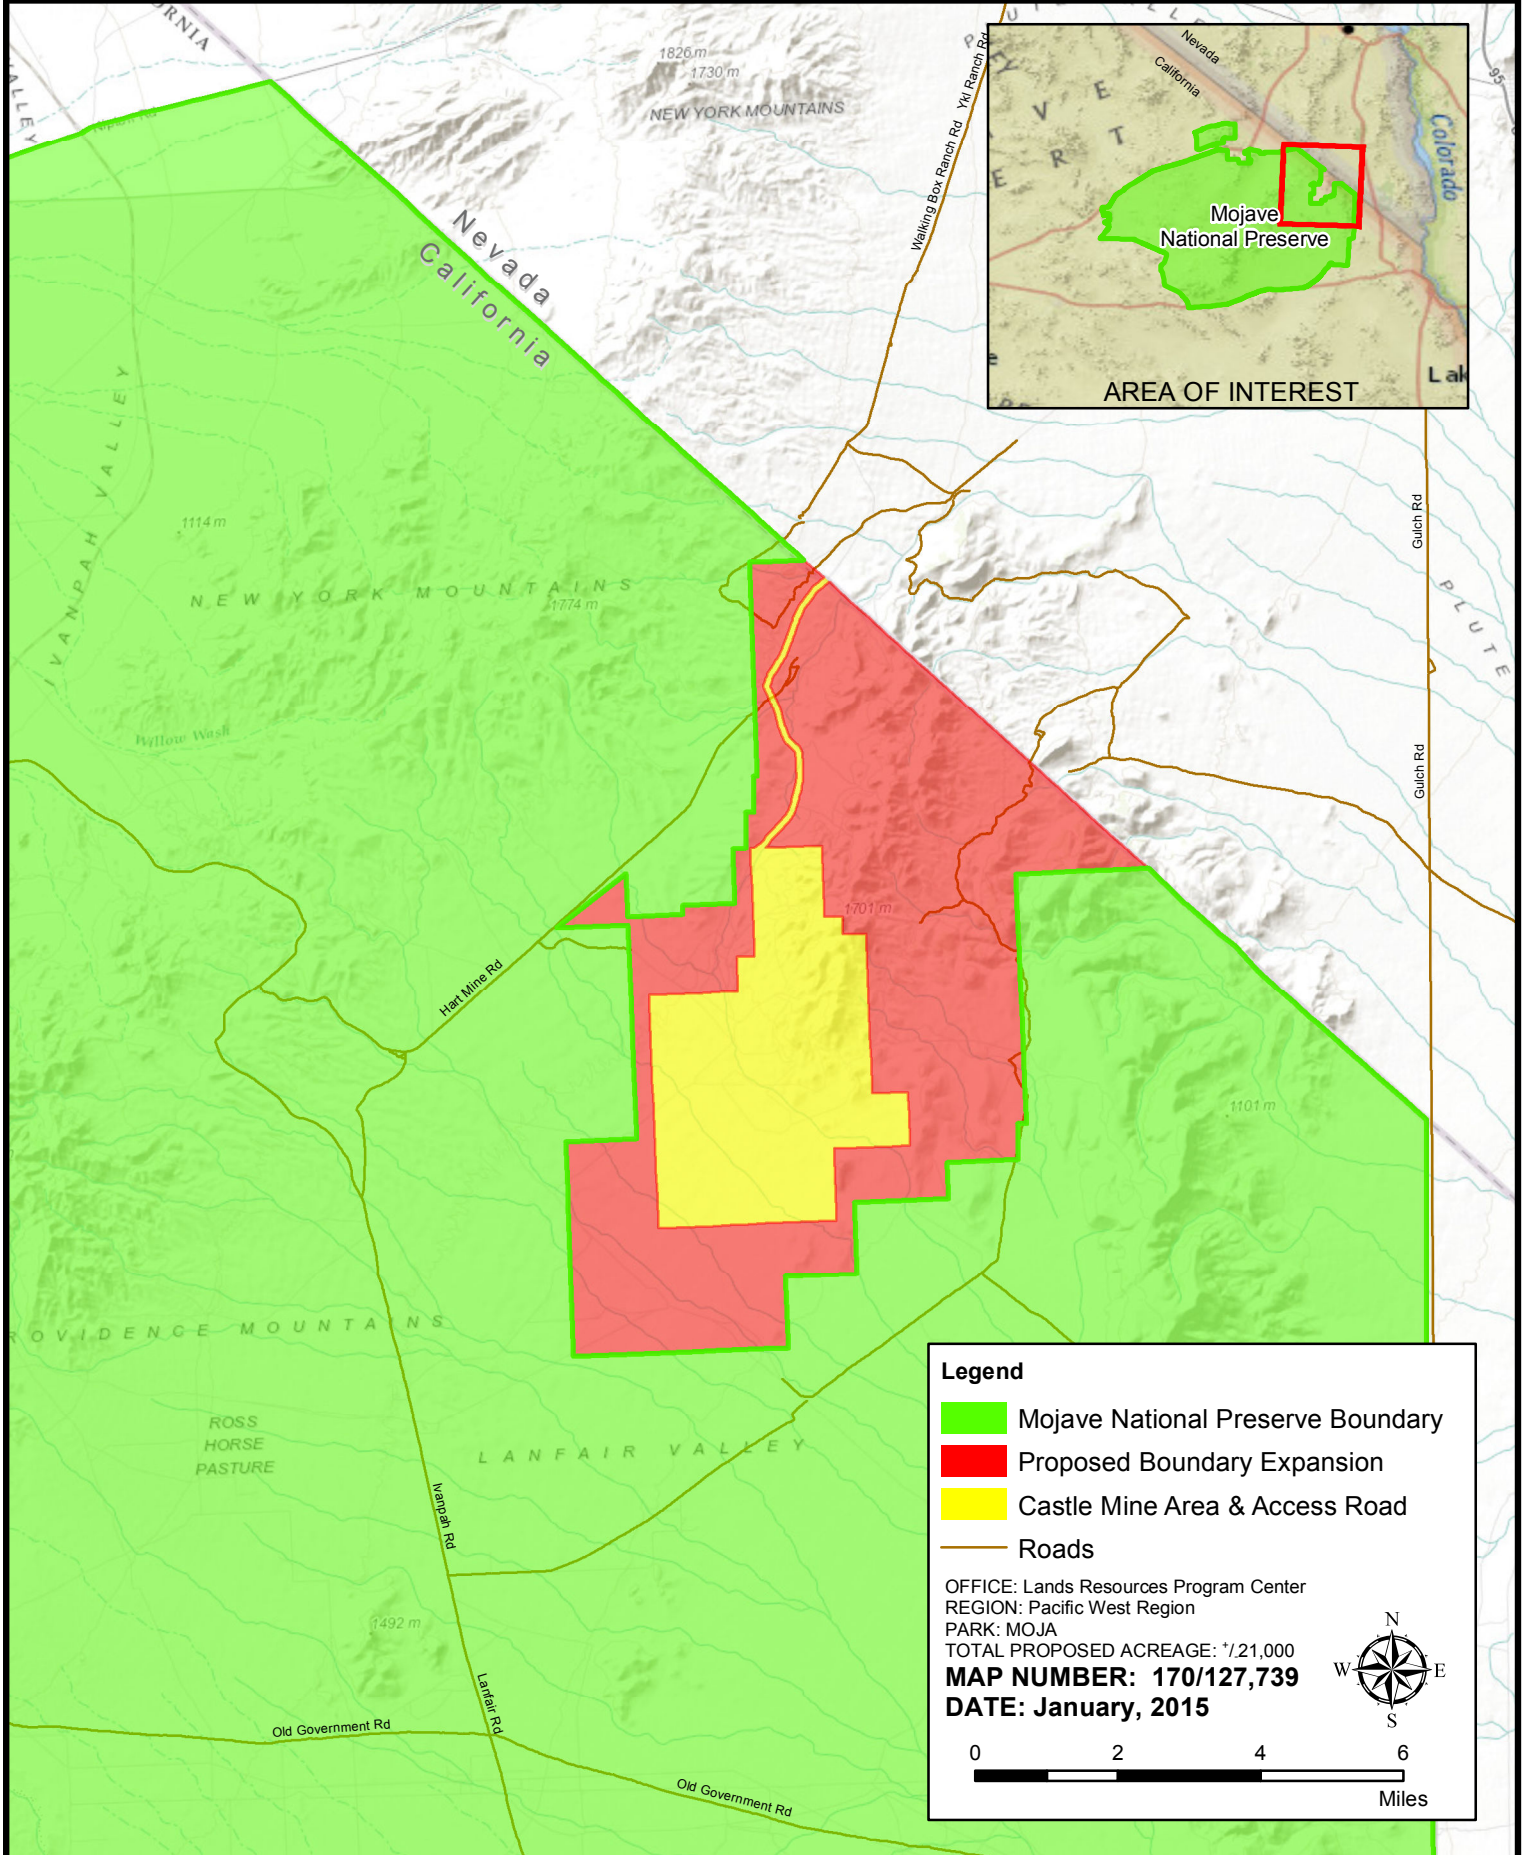

# Mojave National Preserve Proposed Boundary Expansion

National Park Service  
U.S. Department of the Interior

### Legend

- Mojave National Preserve Boundary
- Proposed Boundary Expansion
- Castle Mine Area & Access Road
- Roads

OFFICE: Lands Resources Program Center  
REGION: Pacific West Region  
PARK: MOJA  
TOTAL PROPOSED ACREAGE: \*1,21,000  
**MAP NUMBER: 170/127,739**  
**DATE: January, 2015**