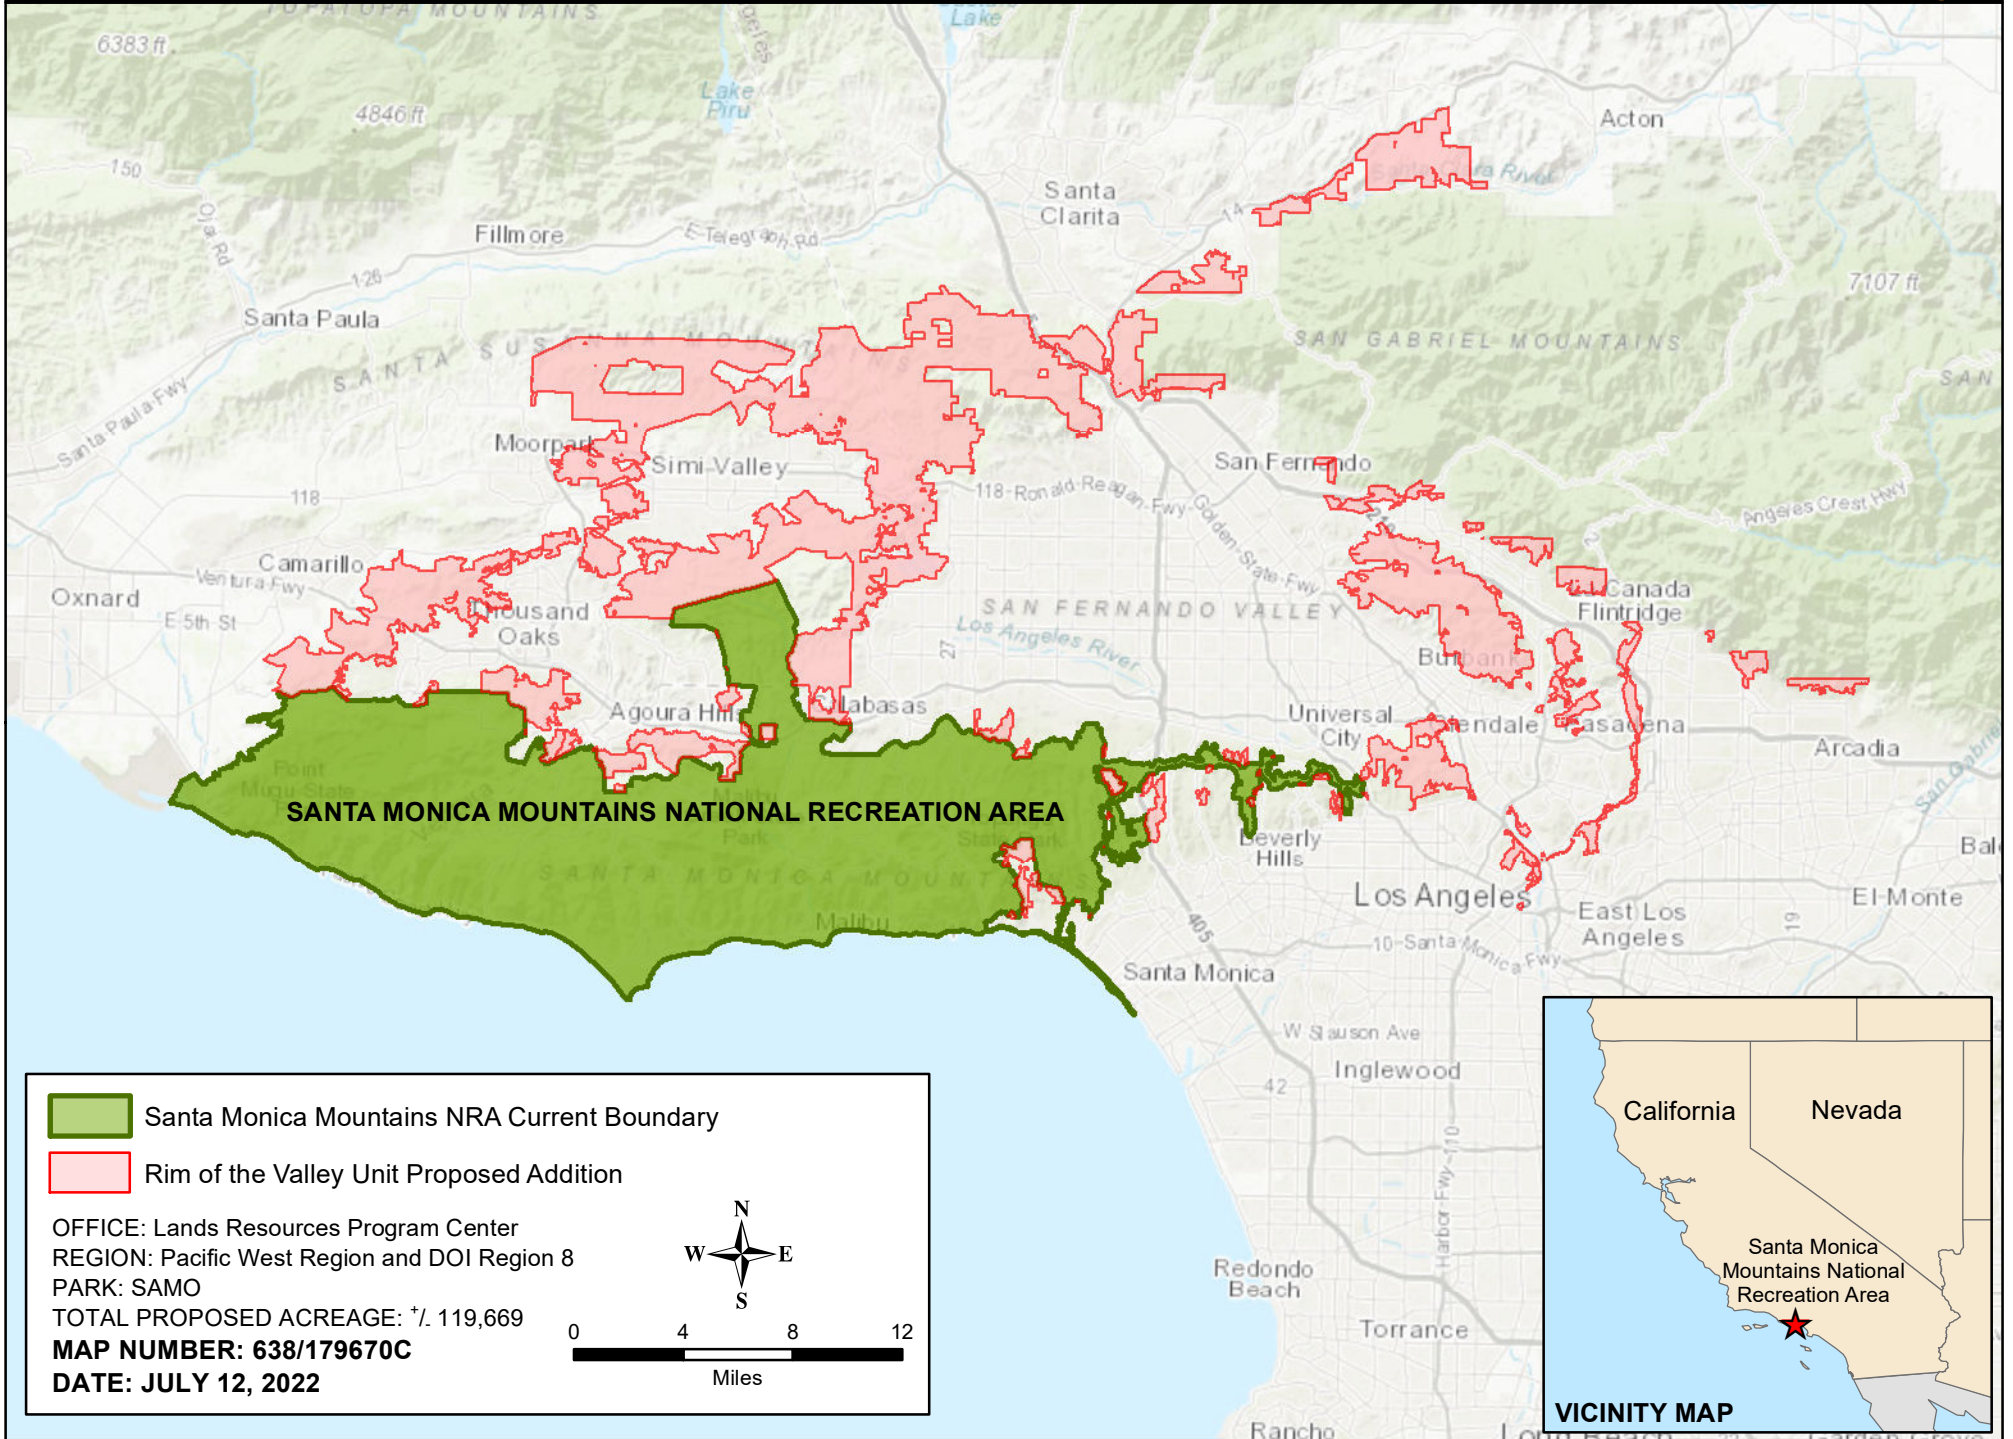

Proposed Addition - Rim of the Valley Unit Santa Monica Mountains National Recreation Area

National Park Service
U.S. Department of the Interior

Santa Monica Mountains NRA Current Boundary

Rim of the Valley Unit Proposed Addition

OFFICE: Lands Resources Program Center

REGION: Pacific West Region and DOI Region 8

PARK: SAMO

TOTAL PROPOSED ACREAGE: ± 119,669

MAP NUMBER: 638/179670C

DATE: JULY 12, 2022